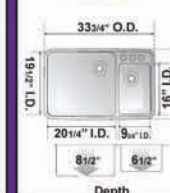

Santa Fe Copper & Stone Sinks

SIERRA Acrylic Sinks

Santa Fe Glass Series

ATLAS Solid Surface-Undermount Sinks

LEXICON Granite Sinks

Eureka

BRIGHTON SOLID SURFACE SINKS