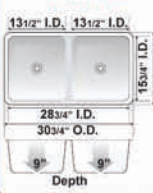

Santa Fe Copper & Stone Sinks

SIERRA Acrylic Sinks

Morocco

Santa Fe Glass Series

ATLAS Solid Surface-Undermount Sinks

LEXICON Granite Sinks

BRIGHTON SOLID SURFACE SINKS