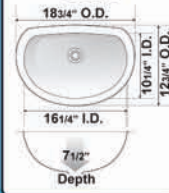

Santa Fe Copper & Stone Sinks

SIERRA Acrylic Sinks

Santa Fe Glass Series

ATLAS Solid Surface-Undermount Sinks

LEXICON Granite Sinks

BRIGHTON SOLID SURFACE SINKS

Dover