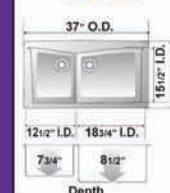

LEXICON Granite Sinks

Portland