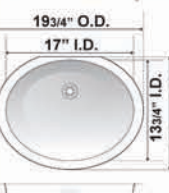

### ATLAS Solid Surface-Undermount Sinks

**White/Bisque**