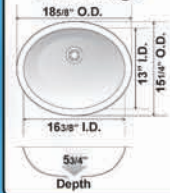

BRIGHTON SOLID SURFACE SINKS

Cambridge