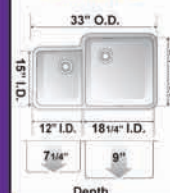

Santa Fe Copper & Stone Sinks

SIERRA Acrylic Sinks

Santa Fe Glass Series

ATLAS Solid Surface-Undermount Sinks

LEXICON Granite Sinks

Altamura

BRIGHTON SOLID SURFACE SINKS