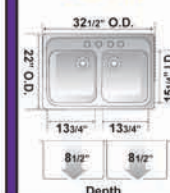

Santa Fe Copper & Stone Sinks

SIERRA Acrylic Sinks

Santa Fe Glass Series

ATLAS Solid Surface-Undermount Sinks

LEXICON Granite Sinks

Cameron

BRIGHTON SOLID SURFACE SINKS