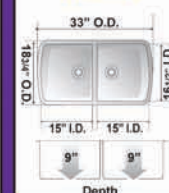

Santa Fe Copper & Stone Sinks

SIERRA Acrylic Sinks

Santa Fe Glass Series

ATLAS Solid Surface-Undermount Sinks

LEXICON Granite Sinks

Hollister

BRIGHTON SOLID SURFACE SINKS